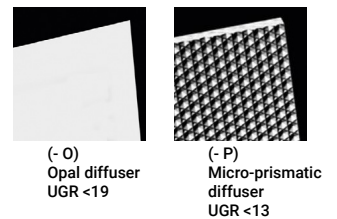

Optional diffuser

Dimming Type

ND   DI   DA

Colour Code

RESET

HEADQUARTERS EUROPE

Ligman Europe s.r.o.
VGP Park Usti nad Labem, P2 | Přestanov 120 | 40317 Přestanov |
Czech Republic | Tel. +420 477 07 1500 | sales.cz@ligman.com
www.ligman.com

HEADQUARTERS THAILAND

Ligman Lighting Co., Ltd.
17/2 | Moo 4 | Monthong | Bangnampreaw | Chachoengsao 24150 |
Thailand | Tel: +66 (2) 7339140 | info@ligman.com

Ligman Ltd.
Victory Way | Crossways | Dartford DA2 6QD |
United Kingdom | Tel +66 2 733 9140 | Fax +66 2 733 9153 |
sales.uk@ligman.com

Technical amendments reserved.