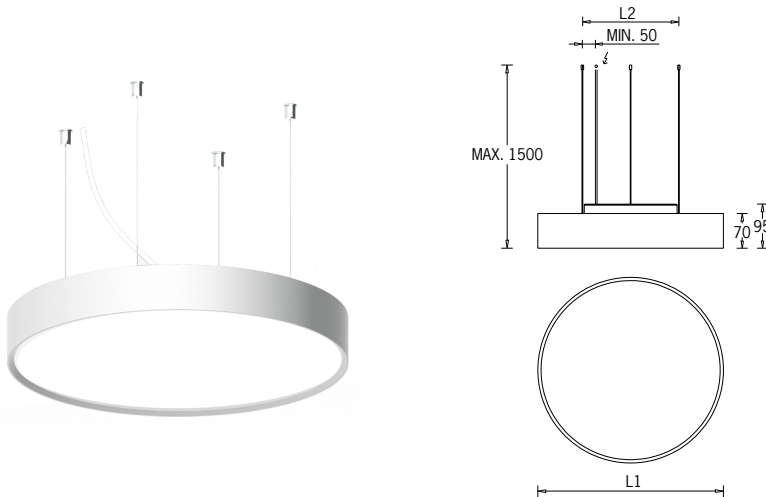

Malmo 4 RGBW DMX

Pendant Direct-Indirect luminaires

Project :	Location :	Type :	Quantity :
Note :			

Luminaire Structure

Circular recessed, surface and pendant luminaire family Stylish luminaires providing simultaneous soft ambient lighting and interior design statement.

Light Symbol

Direct - indirect pendant light

Ordering guide sample

MAL-90105	- O -	RGBW40	- A8Q981	Diffuser for light output control	Colour Temperature
	Diffuser	Colour	Accessory 1	0 - Opal diffuser UGR <19	W40 - Neutral white 4000K
				P - Micro-prismatic UGR <13	RGBW

Optional diffuser

Product Code

Model No.		No. LED		System Power W	Lumen lm	Colour	EEC	Dimension		Remote Driver	Weight kg
		UP	DOWN					L1	L2		
PENDANT · DIRECT-INDIRECT · RGBW DMX · OPAL DIFFUSER											
MAL-90105	- O - RGBW	96 LED	672 LED	48	1212	RGBW40	A++	300	235	✓	1.9
MAL-90115	- O - RGBW	128 LED	1104 LED	74	1532	RGBW40	A++	390	235	✓	3.0
MAL-90125	- O - RGBW	160 LED	1728 LED	78	2211	RGBW40	A++	490	310	✓	4.2
MAL-90135	- O - RGBW	224 LED	2496 LED	112	3870	RGBW40	A++	580	400	✓	5.6
MAL-90145	- O - RGBW	588 LED	7488 LED	308	9388	RGBW40	A++	980	720	✓	13.9
MAL-90155	- O - RGBW	864 LED	5472 LED	396	13721	RGBW40	A++	1180	900	✓	20.6
PENDANT · DIRECT-INDIRECT · RGBW DMX · MICRO-PRISMATIC DIFFUSER											
MAL-90105	- P - RGBW	96 LED	672 LED	48	1033	RGBW40	A++	300	235	✓	1.9
MAL-90115	- P - RGBW	128 LED	1104 LED	74	1306	RGBW40	A++	390	235	✓	3.0
MAL-90125	- P - RGBW	160 LED	1728 LED	78	1885	RGBW40	A++	490	310	✓	4.2
MAL-90135	- P - RGBW	224 LED	2496 LED	112	3299	RGBW40	A++	580	400	✓	5.6
MAL-90145	- P - RGBW	588 LED	7488 LED	308	8003	RGBW40	A++	980	720	✓	13.9
MAL-90155	- P - RGBW	864 LED	5472 LED	396	11697	RGBW40	A++	1180	900	✓	20.6

Colour Temperature

RGBW40

DMX Accessory

Accessory

Colour Code

- 01	- 03	- 05	
Black RAL 9011	White RAL 9003	Matt Silver RAL 9006	RESET

HEADQUARTERS EUROPE

Ligman Europe s.r.o.
VGP Park Usti nad Labem, P2 | Přestanov 120 | 40317 Přestanov |
Czech Republic | Tel. +420 477 07 1500 | sales.cz@ligman.com
www.ligman.com

HEADQUARTERS THAILAND

Ligman Lighting Co., Ltd.
17/2 | Moo 4 | Monthong | Bangnampreaw | Chachoengsao 24150 |
Thailand | Tel: +66 (2) 7339140 | info@ligman.com

Ligman Ltd.
Victory Way | Crossways | Dartford DA2 6QD |
United Kingdom | Tel: +66 2 733 9140 | Fax: +66 2 733 9153 |
sales.uk@ligman.com

Technical amendments reserved.