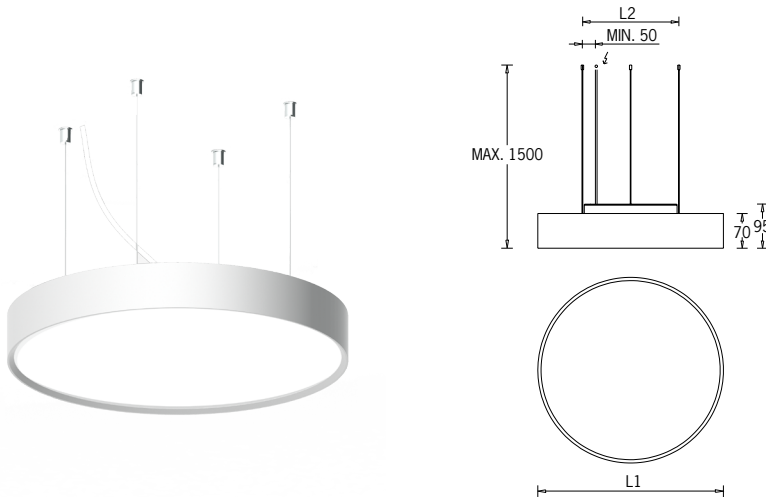

Technical amendments reserved.

Malmo 4 RGBW Wireless Bluetooth Pendant Direct luminaires

Project :	Location :	Type :	Quantity :
Note :			

Luminaire Structure

Circular recessed, surface and pendant luminaire family Stylish luminaires providing simultaneous soft ambient lighting and interior design statement.