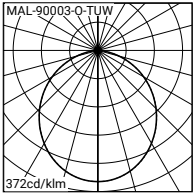

Technical amendments reserved.

Malmo 4 Tunable White

Pendant Direct luminaires

Project :	Location :	Type :	Quantity :
Note :			

Photometric

* Installation manual available online at www.ligman.com.
 • Luminous flux and system power are rated from absolute photometry according to LM-79-08 standard for LED luminaire.
 • Photometric diagram for standard non-accessory, please consult the factory in case accessory option.