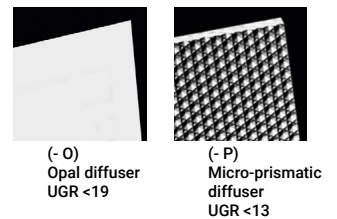

Optional diffuser

Dimming Type

ND   DI   DA

Colour Code

RESET

HEADQUARTERS EUROPE

Ligman Europe s.r.o.
VGP Park Usti nad Labem, P2 | Přestanov 120 | 40317 Přestanov |
Czech Republic | Tel. +420 477 07 1500 | sales.cz@ligman.com
www.ligman.com

HEADQUARTERS THAILAND

Ligman Lighting Co., Ltd.
17/2 | Moo 4 | Monthong | Bangnampreaw | Chachoengsao 24150 |
Thailand | Tel: +66 (2) 7339140 | info@ligman.com

Ligman Ltd.
Victory Way | Crossways | Dartford DA2 6QD |
United Kingdom | Tel +66 2 733 9140 | Fax +66 2 733 9153 |
sales.uk@ligman.com

Technical amendments reserved.