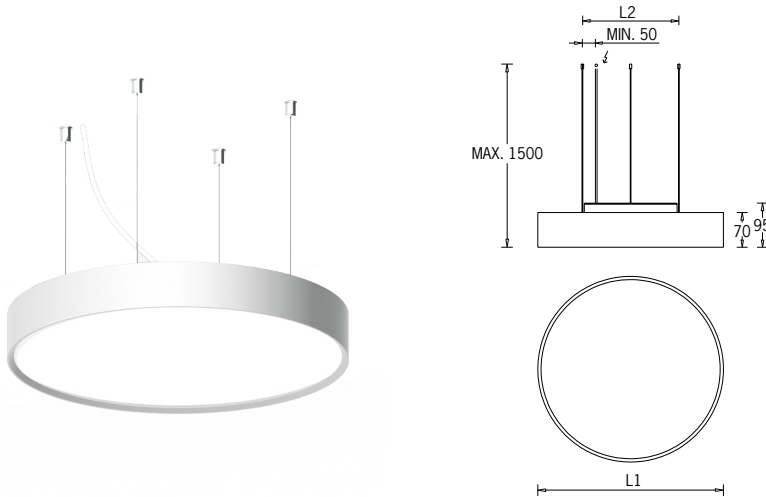

Technical amendments reserved.

Malmo 4 Tunable White

Pendant Direct luminaires

Project :	Location :	Type :	Quantity :
Note :			

Luminaire Structure

Circular recessed, surface and pendant luminaire family Stylish luminaires providing simultaneous soft ambient lighting and interior design statement.