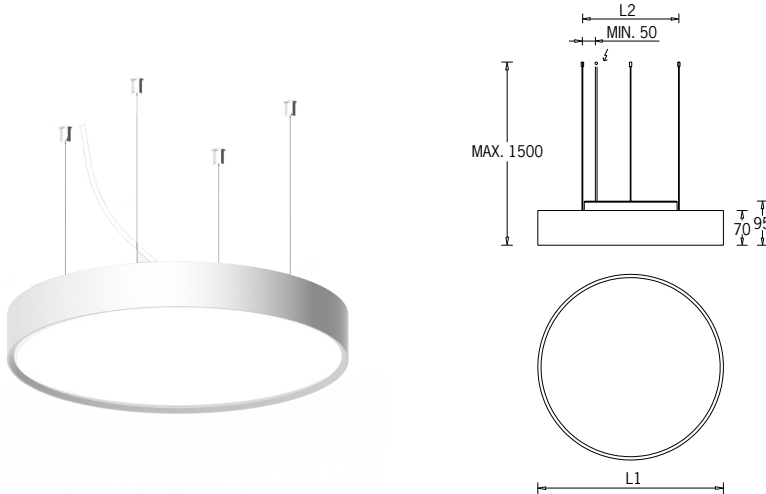

Technical amendments reserved.

Malmo 4 Tunable White

Pendant Direct-Indirect luminaires

Project :	Location :	Type :	Quantity :
Note :			

Luminaire Structure

Circular recessed, surface and pendant luminaire family Stylish luminaires providing simultaneous soft ambient lighting and interior design statement.