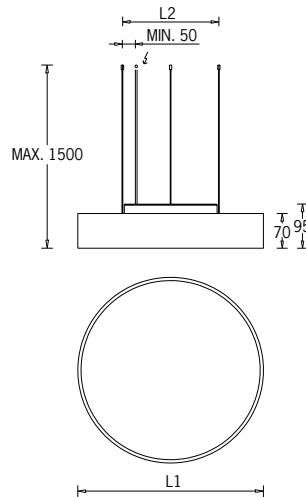

Malmo 4 RGBW Wireless Bluetooth Pendant Direct-Indirect luminaires

Project :	Location :	Type :	Quantity :
Note :			

Luminaire Structure

Circular recessed, surface and pendant luminaire family Stylish luminaires providing simultaneous soft ambient lighting and interior design statement.

Light Symbol

Direct - indirect
pendant light

Ordering guide sample

MAL-90104	- O -	RGBW40	- A80981	Diffuser for light output control O - Opal diffuser UGR <19 P - Micro-prismatic UGR < 13	Colour Temperature W40 - Neutral white 4000K RGBW
	Diffuser	Colour	Accessory 1		

Optional diffuser

Product Code

Model No.	No. LED		System Power W	Lumen lm	Colour	EEC	Dimension		Remote Driver	Weight kg
	UP	DOWN					L1	L2		

PENDANT · DIRECT-INDIRECT · RGBW WIRELESS BLUETOOTH · OPAL DIFFUSER

MAL-90104	- O -	RGBW	96 LED	672 LED	48	1212	RGBW40	A++	300	235	✓	1.9
MAL-90114	- O -	RGBW	128 LED	1104 LED	74	1532	RGBW40	A++	390	235	✓	3.0
MAL-90124	- O -	RGBW	160 LED	1728 LED	78	2211	RGBW40	A++	490	310	✓	4.2
MAL-90134	- O -	RGBW	224 LED	2496 LED	112	3870	RGBW40	A++	580	400	✓	5.6
MAL-90144	- O -	RGBW	588 LED	7488 LED	308	9388	RGBW40	A++	980	720	✓	13.9
MAL-90154	- O -	RGBW	864 LED	5472 LED	396	13721	RGBW40	A++	1180	900	✓	20.6

PENDANT · DIRECT-INDIRECT · RGBW WIRELESS BLUETOOTH · MICRO-PRISMATIC DIFFUSER

MAL-90104	- P -	RGBW	96 LED	672 LED	48	1033	RGBW40	A++	300	235	✓	1.9
MAL-90114	- P -	RGBW	128 LED	1104 LED	74	1306	RGBW40	A++	390	235	✓	3.0
MAL-90124	- P -	RGBW	160 LED	1728 LED	78	1885	RGBW40	A++	490	310	✓	4.2
MAL-90134	- P -	RGBW	224 LED	2496 LED	112	3299	RGBW40	A++	580	400	✓	5.6
MAL-90144	- P -	RGBW	588 LED	7488 LED	308	8003	RGBW40	A++	980	720	✓	13.9
MAL-90154	- P -	RGBW	864 LED	5472 LED	396	11697	RGBW40	A++	1180	900	✓	20.6

Colour Temperature

RGBW40

Accessory For Wireless Bluetooth

Accessory

Colour Code

- 01	- 03	- 05	
Black RAL 9011	White RAL 9003	Matt Silver RAL 9006	RESET

HEADQUARTERS EUROPE

Ligman Europe s.r.o.
VGP Park Usti nad Labem, P2 | Přestanov 120 | 40317 Přestanov |
Czech Republic | Tel. +420 477 07 1500 | sales.cz@ligman.com
www.ligman.com

HEADQUARTERS THAILAND

Ligman Lighting Co., Ltd.
17/2 | Moo 4 | Monthong | Bangnampreaw | Chachoengsao 24150 |
Thailand | Tel: +66 (2) 7339140 | info@ligman.com

Ligman Ltd.

Victory Way | Crossways | Dartford DA2 6QD |
United Kingdom | Tel +66 2 733 9140 | Fax +66 2 733 9153 |
sales.uk@ligman.com

Technical amendments reserved.